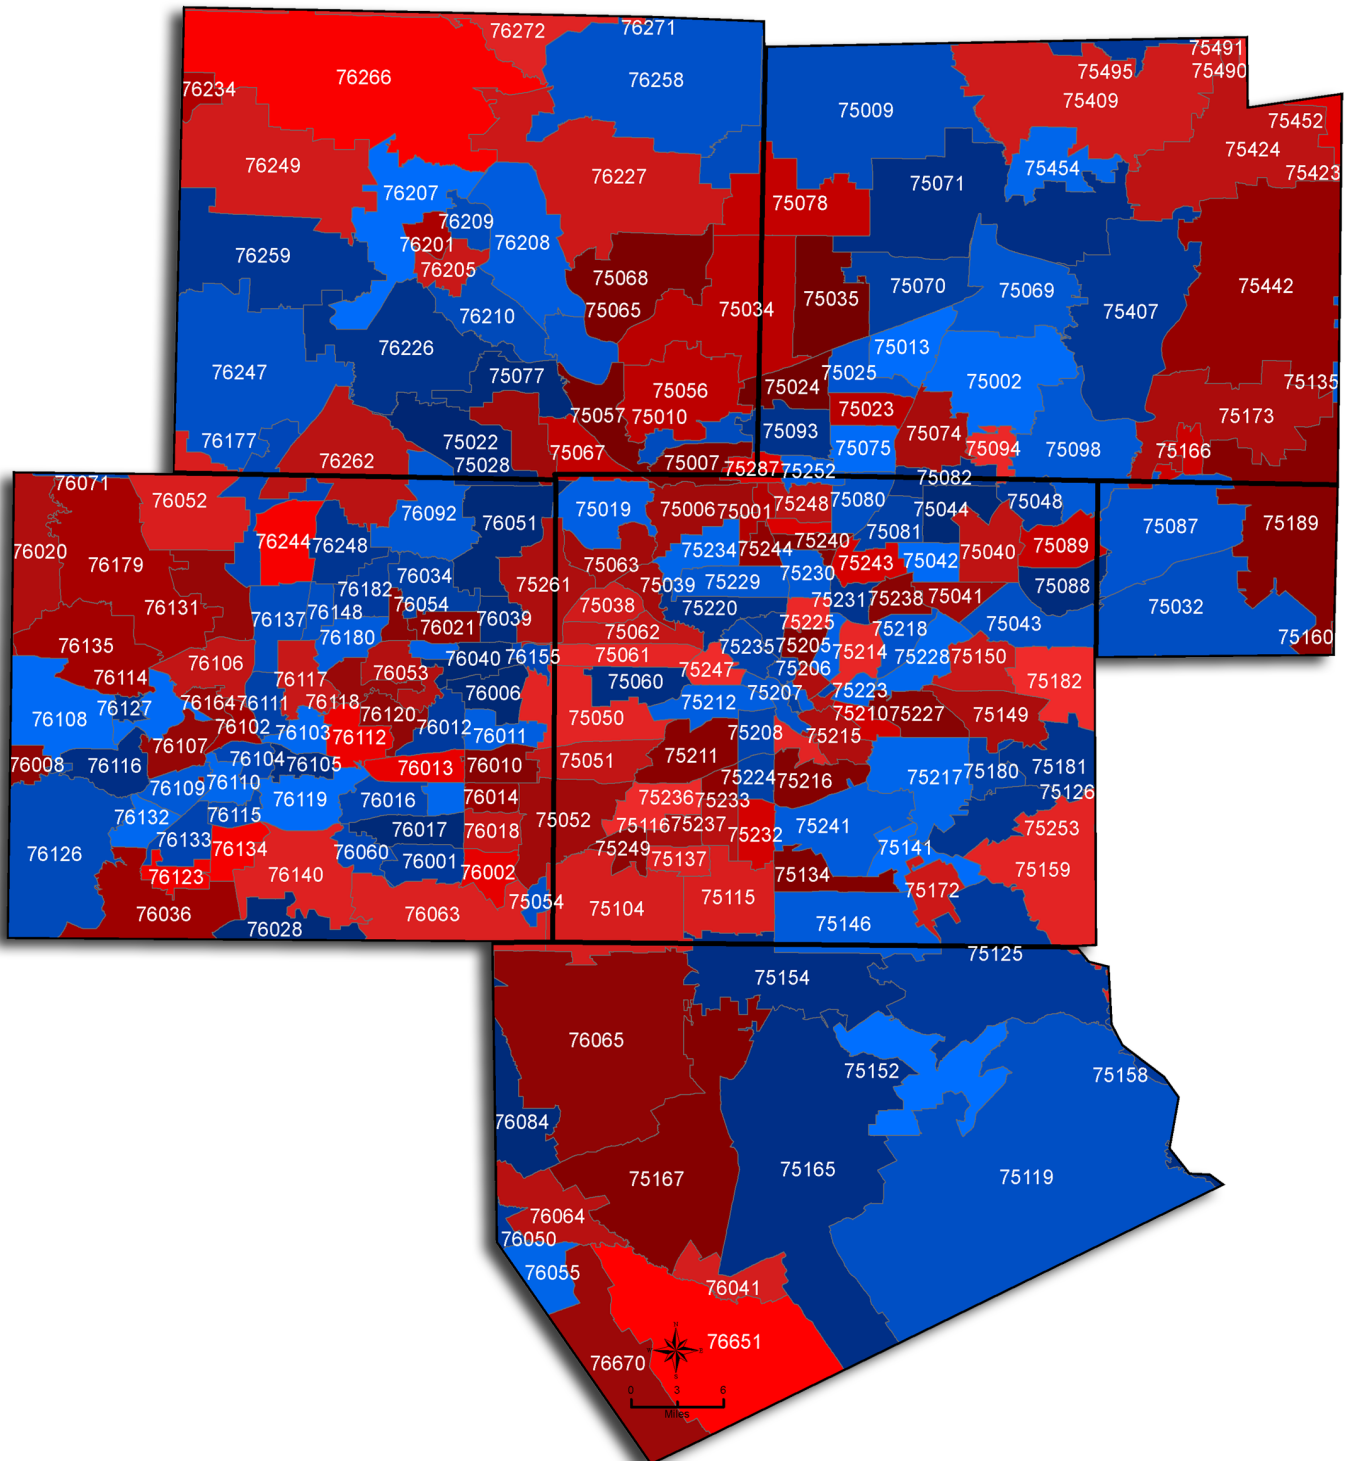

Capital Title
A Shaddock Company

Dallas-Ft. Worth Area Zip Code Map

www.ctot.com