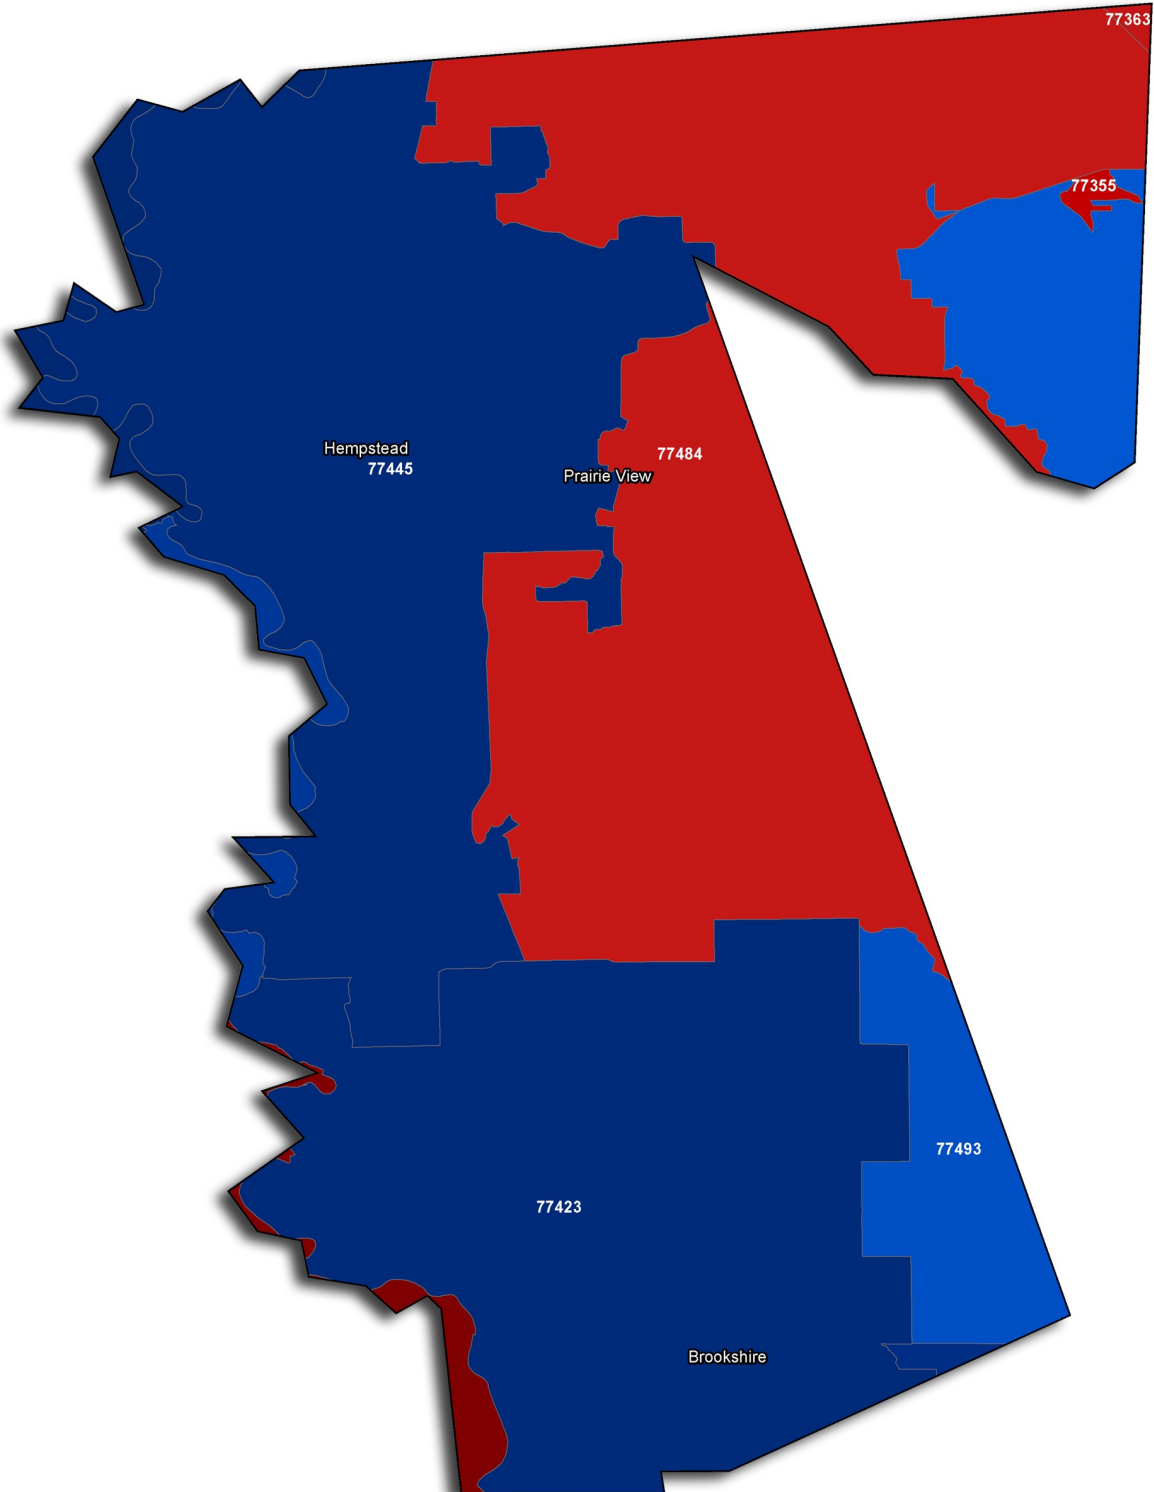

Capital Title
A Shaddock Company

Waller County Zip Code Map

www.ctot.com