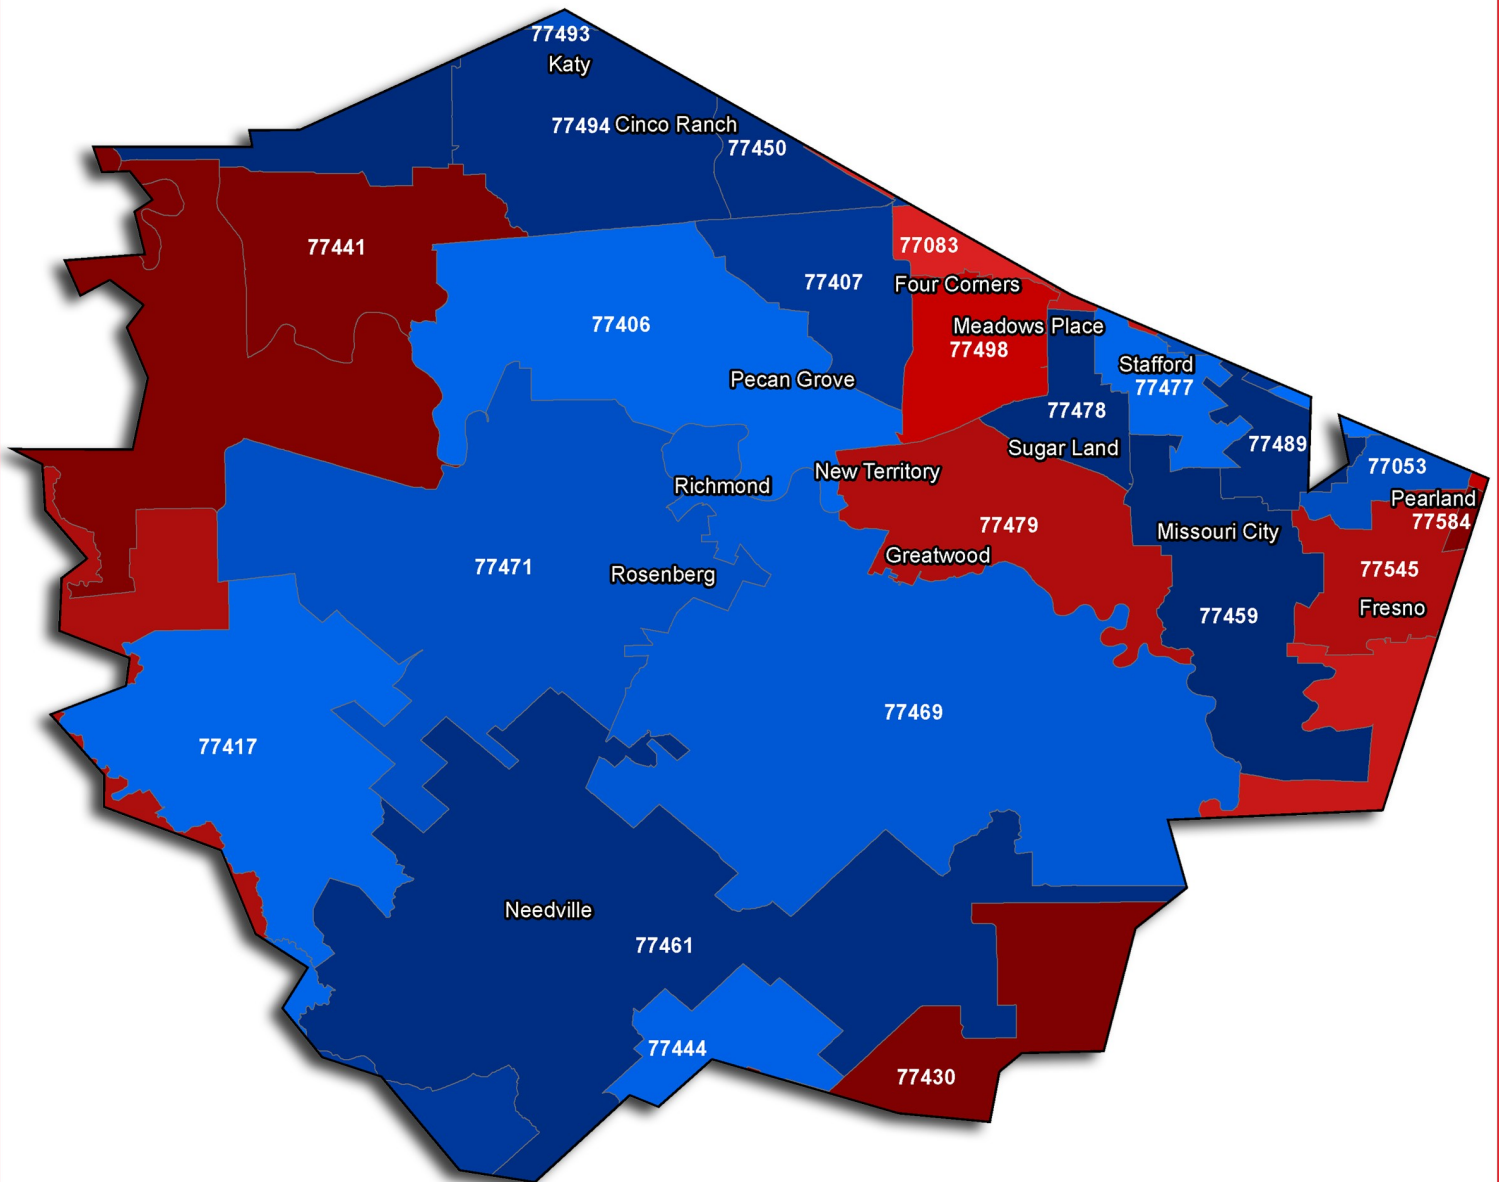

Capital Title
A Shaddock Company

Fort Bend County Zip Code Map

www.ctot.com