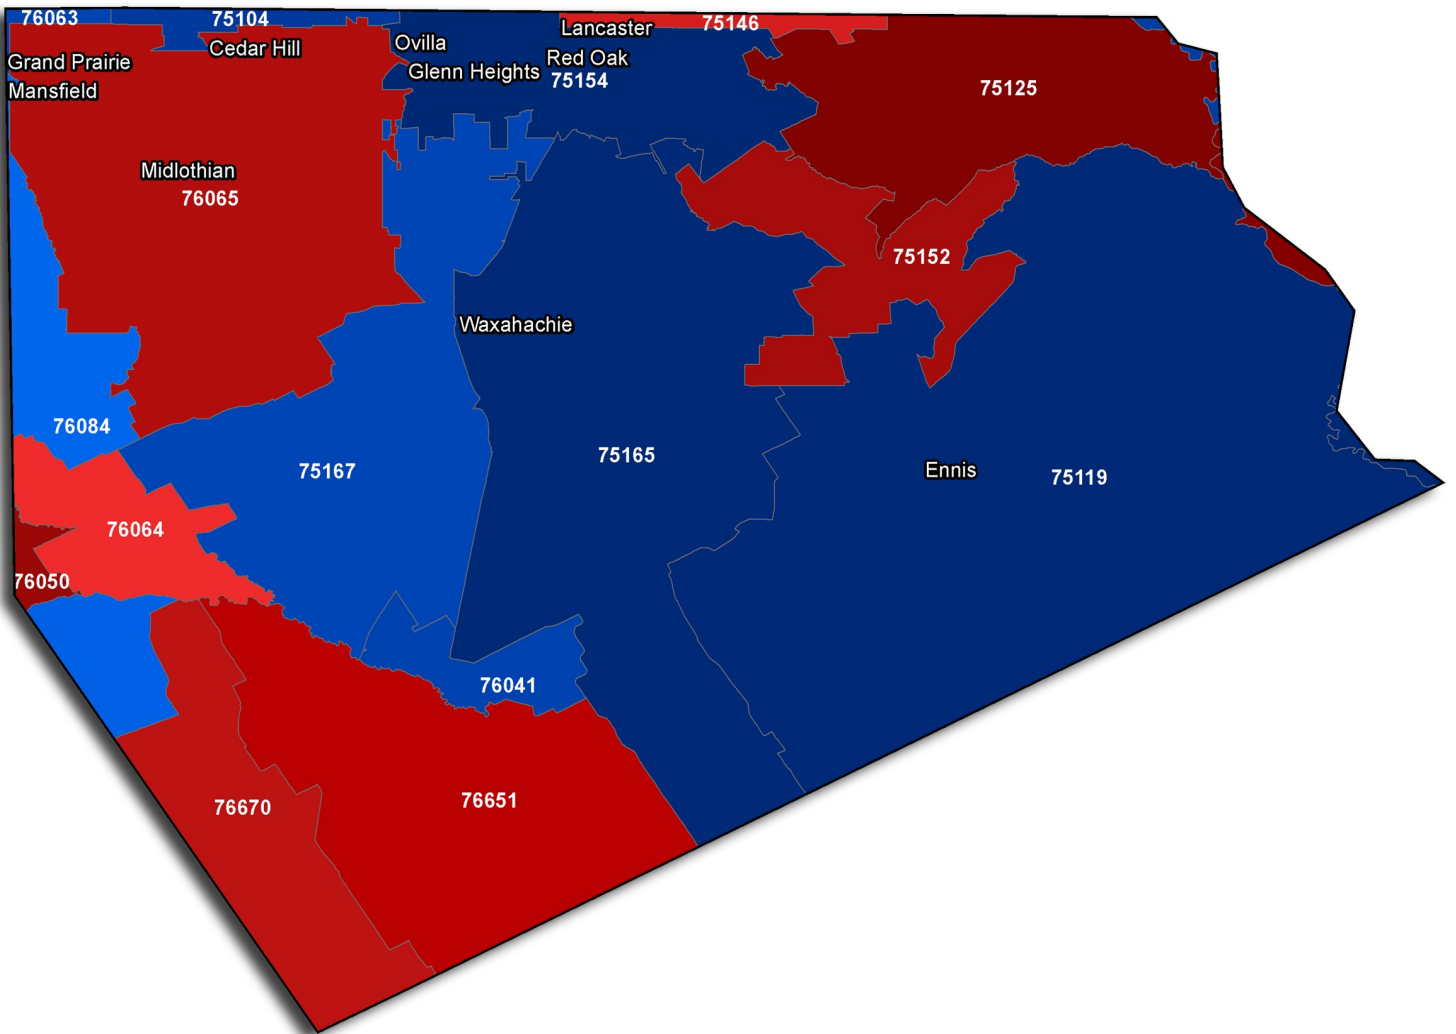

Capital Title
A Shaddock Company

Ellis County Zip Code Map

www.ctot.com