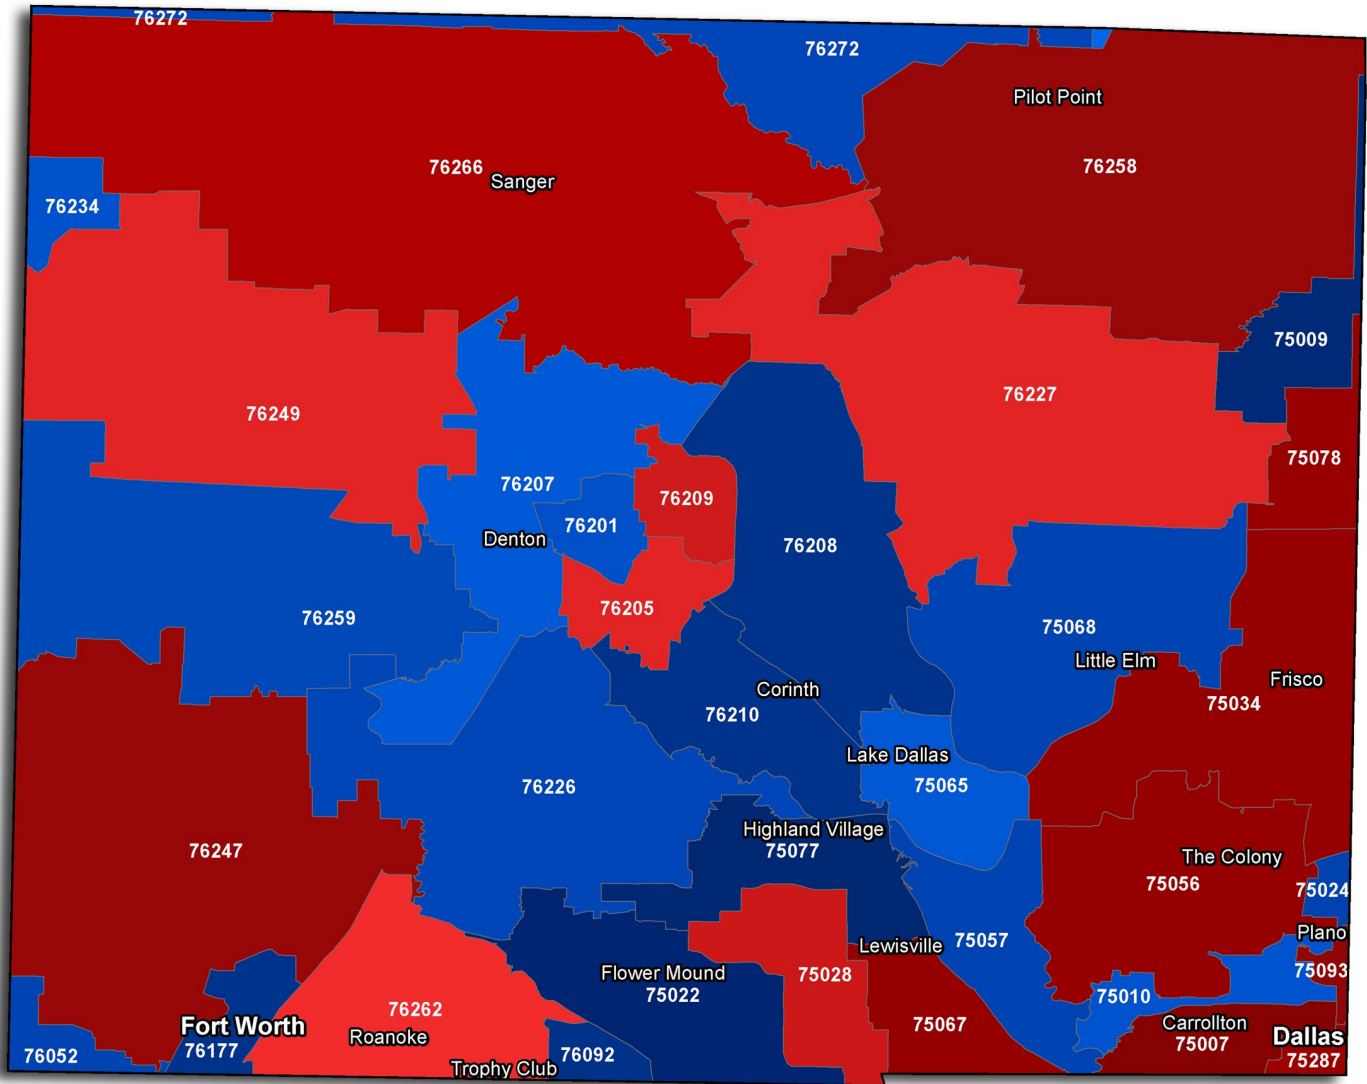

Capital Title
A Shaddock Company

Denton County Zip Code Map

www.ctot.com