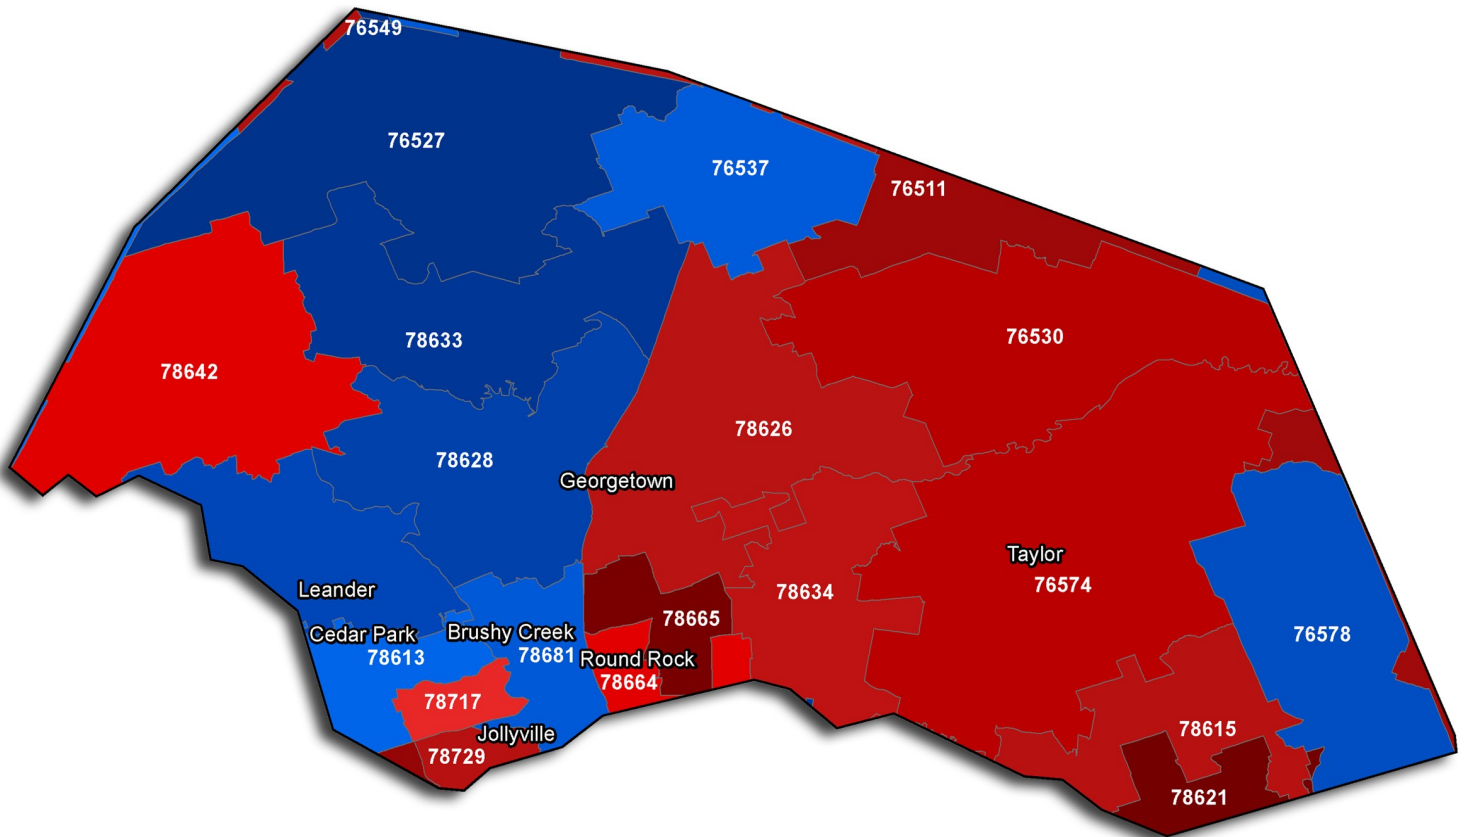

**Capital Title**  
A Shaddock Company

# Williamson County Zip Code Map

[www.ctot.com](http://www.ctot.com)