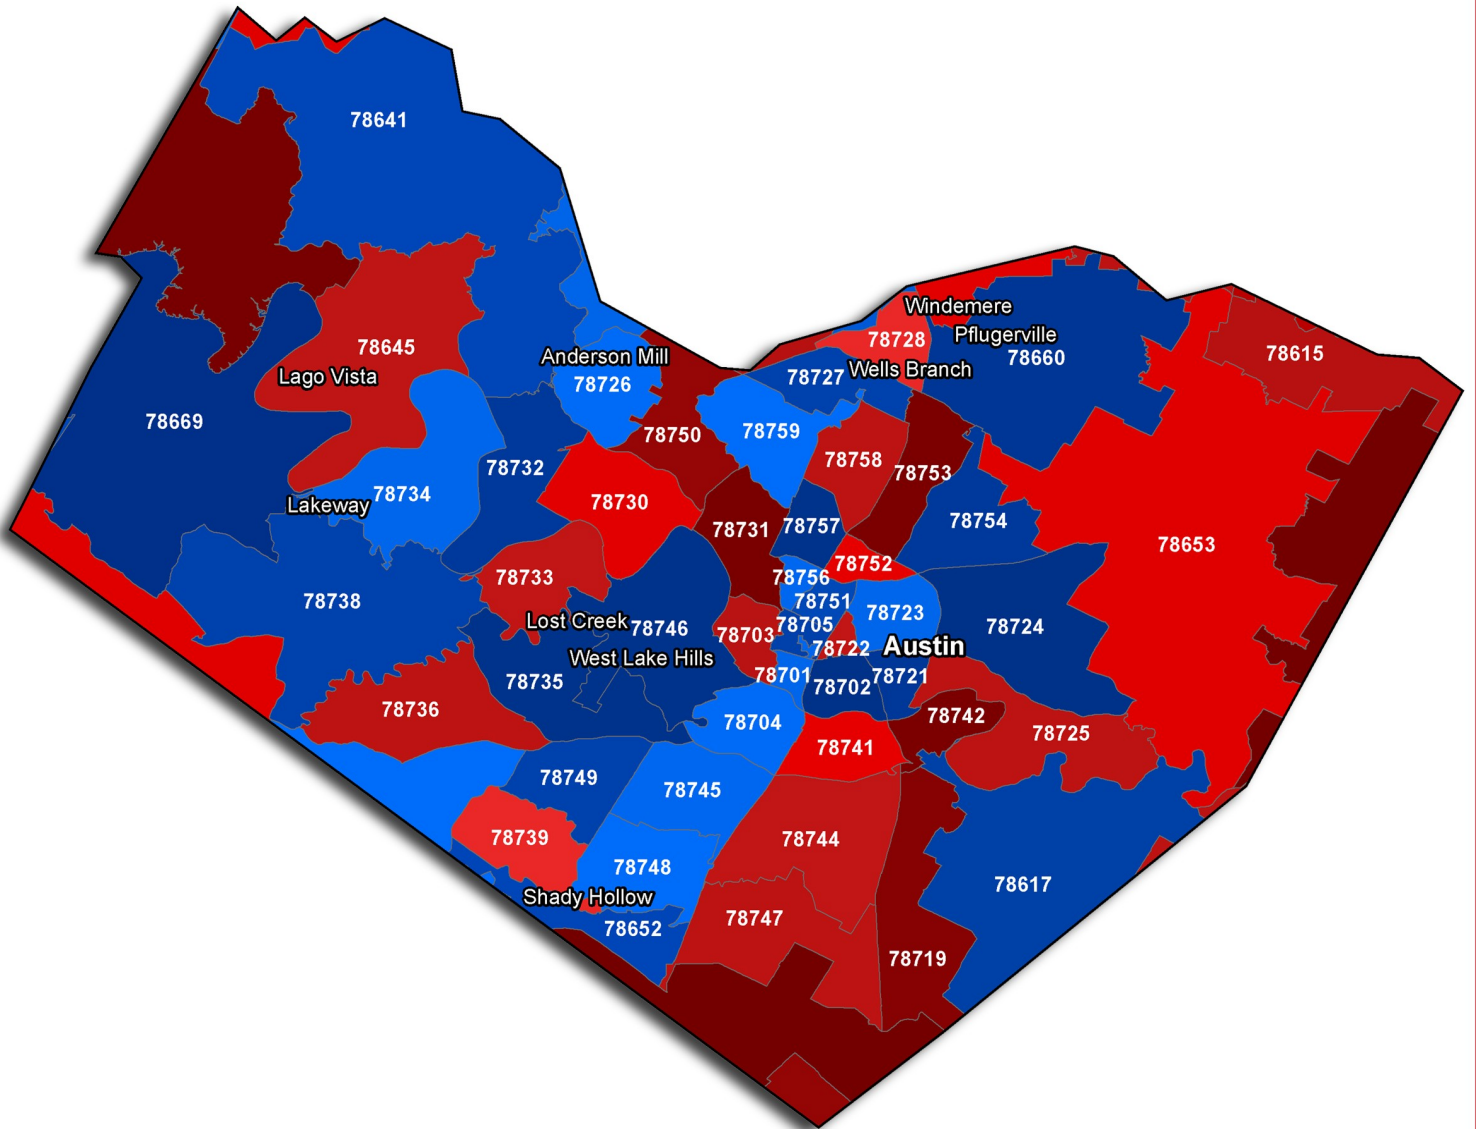

Capital Title
A Shaddock Company

Travis County Zip Code Map

www.ctot.com